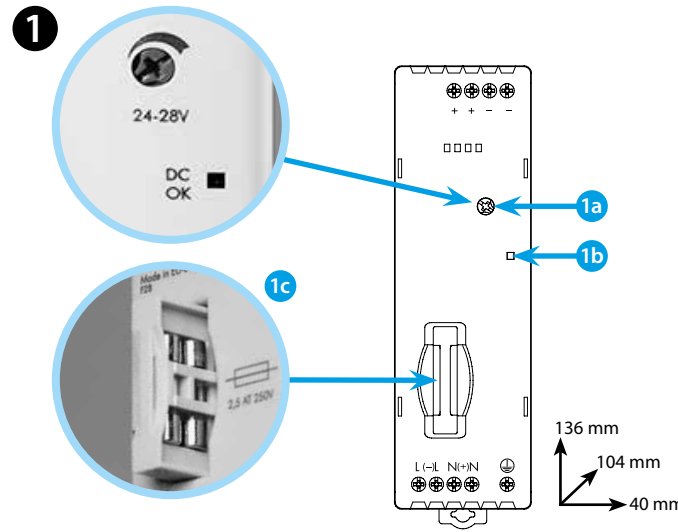

UL US LISTED
IND. CONT. EQ.
E361251

Input 115 V AC 50/60 Hz / 1.65 A
Output 24 V DC, 4 A / 96 W
Input 230 V AC 50/60 Hz / 1.1 A
Output 24 V DC, 4.5 A / 108 W

- Open Type Equipment - Pollution Degree-2 Installation Environment
- Maximum Surrounding Air Temperature 40°C
- Use 60°C / 75°C copper (CU) conductor and wire ranges No. 14-18 AWG, stranded or solid
- The terminal tightening torque of 0.5 Nm

A readily accessible disconnect device shall be incorporated in the building installation wiring:

- Circuit breaker 6 A Z-curve
- Input fuse 3.15 A - T - F1
- Equipment intended for installation in restricted access location

ΕΛΛΗΝΙΚΑ

78.1B ΠΑΡΟΧΕΣ ΡΕΥΜΑΤΟΣ ΛΕΙΤΟΥΡΓΙΑΣ ΔΙΑΚΟΠΤΗ

1 ΔΙΑΣΤΑΣΕΙΣ / ΠΡΟΣΟΨΗ

- 1a Ρυθμιστής ονομαστικής τάσης εξόδου από 24 έως 28 V DC
- 1b Πράσινο LED: ένδειξη κατάστασης εξόδου
- 1c Ασφάλεια προστασίας τάσης εισόδου (συν εφεδρική ασφάλεια)

2 ΔΙΑΓΡΑΜΜΑ ΣΥΝΔΕΣΗΣ

3 ΕΝΔΕΙΞΕΙΣ LED ΚΑΙ ΛΕΙΤΟΥΡΓΙΕΣ

- U_N Τροφοδοσία AC / DC
- Sh Βραχυκύκλωμα
- ThL Θερμικό όριο
- Led (1b) LED Πράσινο

4 ΠΑΡΑΔΕΙΓΜΑΤΑ ΣΥΝΔΕΣΗΣ

- 4a Διπολική σύνδεση
- 4b Παράλληλη σύνδεση ($I \leq 2 \times I_N$)
  * MBR 4060PT
  (TO247)
- 4c Σειριακή σύνδεση

ΣΗΜΕΙΩΣΕΙΣ

- Απόδοση: 93% @ 230 V AC
- Αυτόματη προστασία βραχυκυκλώματος
- Το προϊόν μπορεί να χρησιμοποιηθεί χωρίς ιδιαίτερες απαιτήσεις καλωδίωσης, αλλά, για να διασφαλιστεί η συμμόρφωση με το EN 61204-3: 2019, το μήκος του καλώδια σύνδεσης μεταξύ των ακροδεκτών εξόδου και του φορτίου πρέπει δεν υπερβαίνει τα 30 m