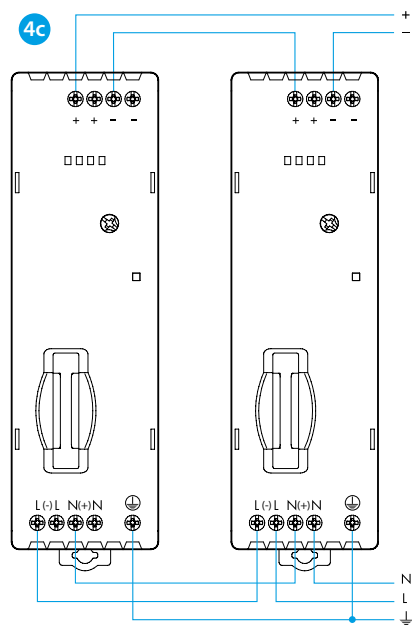

UL US LISTED
IND. CONT. EQ.
E361251

Input 115 V AC 50/60 Hz / 1.65 A
Output 24 V DC, 4 A / 96 W
Input 230 V AC 50/60 Hz / 1.1 A
Output 24 V DC, 4.5 A / 108 W

- Open Type Equipment - Pollution Degree-2 Installation Environment
- Maximum Surrounding Air Temperature 40°C
- Use 60°C / 75°C copper (CU) conductor and wire ranges No. 14-18 AWG, stranded or solid
- The terminal tightening torque of 0.5 Nm

A readily accessible disconnect device shall be incorporated in the building installation wiring:

- Circuit breaker 6 A Z-curve
- Input fuse 3.15 A - T - F1
- Equipment intended for installation in restricted access location

ΕΛΛΗΝΙΚΑ

78.1B ΠΑΡΟΧΕΣ ΡΕΥΜΑΤΟΣ ΛΕΙΤΟΥΡΓΙΑΣ ΔΙΑΚΟΠΤΗ

1 ΔΙΑΣΤΑΣΕΙΣ / ΠΡΟΣΟΨΗ

- 1a Ρυθμιστής ονομαστικής τάσης εξόδου από 24 έως 28 V DC
- 1b Πράσινο LED: ένδειξη κατάστασης εξόδου
- 1c Ασφάλεια προστασίας τάσης εισόδου (συν εφεδρική ασφάλεια)

2 ΔΙΑΓΡΑΜΜΑ ΣΥΝΔΕΣΗΣ

3 ΕΝΔΕΙΞΕΙΣ LED ΚΑΙ ΛΕΙΤΟΥΡΓΙΕΣ

- U_N Τροφοδοσία AC / DC
- Sh Βραχυκύκλωμα
- ThL Θερμικό όριο
- Led (1b) LED Πράσινο

4 ΠΑΡΑΔΕΙΓΜΑΤΑ ΣΥΝΔΕΣΗΣ

- 4a Διπολική σύνδεση
- 4b Παράλληλη σύνδεση ($I \leq 2 \times I_N$)
  * MBR 4060PT
  (TO247)
- 4c Σειριακή σύνδεση

ΣΗΜΕΙΩΣΕΙΣ

- Απόδοση: 93% @ 230 V AC
- Αυτόματη προστασία βραχυκυκλώματος
- Το προϊόν μπορεί να χρησιμοποιηθεί χωρίς ιδιαίτερες απαιτήσεις καλωδίωσης, αλλά, για να διασφαλιστεί η συμμόρφωση με το EN 61204-3: 2019, το μήκος του καλώδια σύνδεσης μεταξύ των ακροδεκτών εξόδου και του φορτίου πρέπει δεν υπερβαίνει τα 30 m