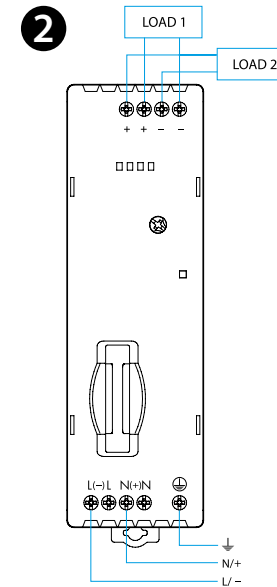

UL US LISTED
IND. CONT. EQ.
E361251

Input 115 V AC 50/60 Hz / 1.65 A
Output 24 V DC, 4 A / 96 W
Input 230 V AC 50/60 Hz / 1.1 A
Output 24 V DC, 4.5 A / 108 W

- Open Type Equipment - Pollution Degree-2 Installation Environment
- Maximum Surrounding Air Temperature 40°C
- Use 60°C / 75°C copper (CU) conductor and wire ranges No. 14-18 AWG, stranded or solid
- The terminal tightening torque of 0.5 Nm

A readily accessible disconnect device shall be incorporated in the building installation wiring:

- Circuit breaker 6 A Z-curve
- Input fuse 3.15 A - T - F1
- Equipment intended for installation in restricted access location

ΕΛΛΗΝΙΚΑ

78.1B ΠΑΡΟΧΕΣ ΡΕΥΜΑΤΟΣ ΛΕΙΤΟΥΡΓΙΑΣ ΔΙΑΚΟΠΤΗ

1 ΔΙΑΣΤΑΣΕΙΣ / ΠΡΟΣΟΨΗ

- 1a Ρυθμιστής ονομαστικής τάσης εξόδου από 24 έως 28 V DC
- 1b Πράσινο LED: ένδειξη κατάστασης εξόδου
- 1c Ασφάλεια προστασίας τάσης εισόδου (συν εφεδρική ασφάλεια)

2 ΔΙΑΓΡΑΜΜΑ ΣΥΝΔΕΣΗΣ

3 ΕΝΔΕΙΞΕΙΣ LED ΚΑΙ ΛΕΙΤΟΥΡΓΙΕΣ

- U_N Τροφοδοσία AC / DC
- Sh Βραχυκύκλωμα
- ThL Θερμικό όριο
- Led (1b) LED Πράσινο

4 ΠΑΡΑΔΕΙΓΜΑΤΑ ΣΥΝΔΕΣΗΣ

- 4a Διπολική σύνδεση
- 4b Παράλληλη σύνδεση ($I \leq 2 \times I_N$)
  * MBR 4060PT
  (TO247)
- 4c Σειριακή σύνδεση

ΣΗΜΕΙΩΣΕΙΣ

- Απόδοση: 93% @ 230 V AC
- Αυτόματη προστασία βραχυκυκλώματος
- Το προϊόν μπορεί να χρησιμοποιηθεί χωρίς ιδιαίτερες απαιτήσεις καλωδίωσης, αλλά, για να διασφαλιστεί η συμμόρφωση με το EN 61204-3: 2019, το μήκος του καλώδια σύνδεσης μεταξύ των ακροδεκτών εξόδου και του φορτίου πρέπει δεν υπερβαίνει τα 30 m