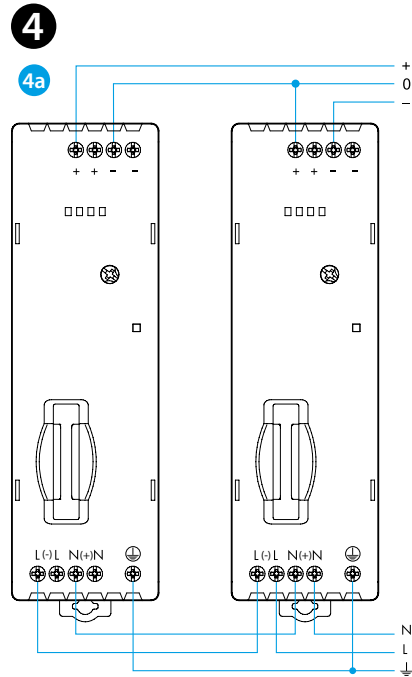

UL US LISTED
IND. CONT. EQ.
E361251

Input 115 V AC 50/60 Hz / 1.65 A
Output 24 V DC, 4 A / 96 W
Input 230 V AC 50/60 Hz / 1.1 A
Output 24 V DC, 4.5 A / 108 W

- Open Type Equipment - Pollution Degree-2 Installation Environment
- Maximum Surrounding Air Temperature 40°C
- Use 60°C / 75°C copper (CU) conductor and wire ranges No. 14-18 AWG, stranded or solid
- The terminal tightening torque of 0.5 Nm

A readily accessible disconnect device shall be incorporated in the building installation wiring:

- Circuit breaker 6 A Z-curve
- Input fuse 3.15 A - T - F1
- Equipment intended for installation in restricted access location

ΕΛΛΗΝΙΚΑ

78.1B ΠΑΡΟΧΕΣ ΡΕΥΜΑΤΟΣ ΛΕΙΤΟΥΡΓΙΑΣ ΔΙΑΚΟΠΤΗ

1 ΔΙΑΣΤΑΣΕΙΣ / ΠΡΟΣΟΨΗ

- 1a Ρυθμιστής ονομαστικής τάσης εξόδου από 24 έως 28 V DC
- 1b Πράσινο LED: ένδειξη κατάστασης εξόδου
- 1c Ασφάλεια προστασίας τάσης εισόδου (συν εφεδρική ασφάλεια)

2 ΔΙΑΓΡΑΜΜΑ ΣΥΝΔΕΣΗΣ

3 ΕΝΔΕΙΞΕΙΣ LED ΚΑΙ ΛΕΙΤΟΥΡΓΙΕΣ

- U_N Τροφοδοσία AC / DC
- Sh Βραχυκύκλωμα
- ThL Θερμικό όριο
- Led (1b) LED Πράσινο

4 ΠΑΡΑΔΕΙΓΜΑΤΑ ΣΥΝΔΕΣΗΣ

- 4a Διπολική σύνδεση
- 4b Παράλληλη σύνδεση ($I \leq 2 \times I_N$)
  * MBR 4060PT
  (TO247)
- 4c Σειριακή σύνδεση

ΣΗΜΕΙΩΣΕΙΣ

- Απόδοση: 93% @ 230 V AC
- Αυτόματη προστασία βραχυκυκλώματος
- Το προϊόν μπορεί να χρησιμοποιηθεί χωρίς ιδιαίτερες απαιτήσεις καλωδίωσης, αλλά, για να διασφαλιστεί η συμμόρφωση με το EN 61204-3: 2019, το μήκος του καλώδια σύνδεσης μεταξύ των ακροδεκτών εξόδου και του φορτίου πρέπει δεν υπερβαίνει τα 30 m