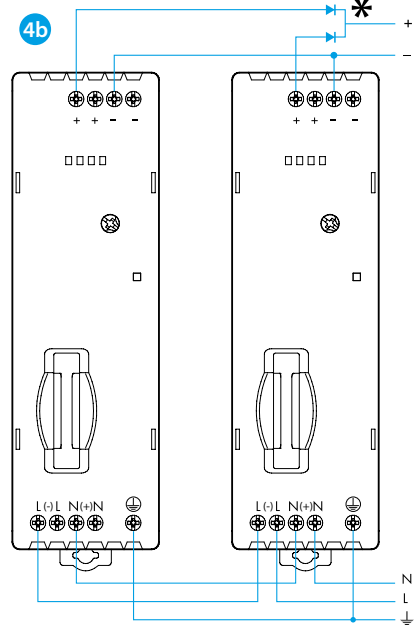

UL US LISTED
IND. CONT. EQ.
E361251

Input 115 V AC 50/60 Hz / 1.65 A
Output 24 V DC, 4 A / 96 W
Input 230 V AC 50/60 Hz / 1.1 A
Output 24 V DC, 4.5 A / 108 W

- Open Type Equipment - Pollution Degree-2 Installation Environment
- Maximum Surrounding Air Temperature 40°C
- Use 60°C / 75°C copper (CU) conductor and wire ranges No. 14-18 AWG, stranded or solid
- The terminal tightening torque of 0.5 Nm

A readily accessible disconnect device shall be incorporated in the building installation wiring:

- Circuit breaker 6 A Z-curve
- Input fuse 3.15 A - T - F1
- Equipment intended for installation in restricted access location

ΕΛΛΗΝΙΚΑ

78.1B ΠΑΡΟΧΕΣ ΡΕΥΜΑΤΟΣ ΛΕΙΤΟΥΡΓΙΑΣ ΔΙΑΚΟΠΤΗ

1 ΔΙΑΣΤΑΣΕΙΣ / ΠΡΟΣΟΨΗ

- 1a Ρυθμιστής ονομαστικής τάσης εξόδου από 24 έως 28 V DC
- 1b Πράσινο LED: ένδειξη κατάστασης εξόδου
- 1c Ασφάλεια προστασίας τάσης εισόδου (συν εφεδρική ασφάλεια)

2 ΔΙΑΓΡΑΜΜΑ ΣΥΝΔΕΣΗΣ

3 ΕΝΔΕΙΞΕΙΣ LED ΚΑΙ ΛΕΙΤΟΥΡΓΙΕΣ

- U_N Τροφοδοσία AC / DC
- Sh Βραχυκύκλωμα
- ThL Θερμικό όριο
- Led (1b) LED Πράσινο

4 ΠΑΡΑΔΕΙΓΜΑΤΑ ΣΥΝΔΕΣΗΣ

- 4a Διπολική σύνδεση
- 4b Παράλληλη σύνδεση ($I \leq 2 \times I_N$)
  * MBR 4060PT
  (TO247)
- 4c Σειριακή σύνδεση

ΣΗΜΕΙΩΣΕΙΣ

- Απόδοση: 93% @ 230 V AC
- Αυτόματη προστασία βραχυκυκλώματος
- Το προϊόν μπορεί να χρησιμοποιηθεί χωρίς ιδιαίτερες απαιτήσεις καλωδίωσης, αλλά, για να διασφαλιστεί η συμμόρφωση με το EN 61204-3: 2019, το μήκος του καλώδια σύνδεσης μεταξύ των ακροδεκτών εξόδου και του φορτίου πρέπει δεν υπερβαίνει τα 30 m