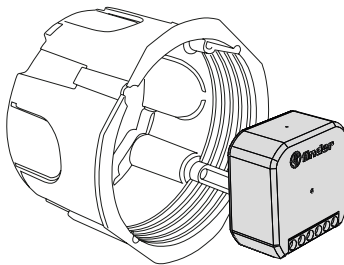

## Type 15.21.9.024.B200 - Bluetooth Dimmer PWM

Bluetooth

Wall box mounting

LED Strip

Brightness control

Soft Start function

Type 15.21.9.024.B200

- 1 output, maximum load 8 A
- PWM (pulse-width modulation) technology for the control of 12 V and 24 V LED strips
- Supply voltage 12...24 V DC
- Over-temperature, short-circuit and reverse polarity protection
- 1 wired pushbutton input  
Can be managed through standard wired pushbuttons, wireless pushbuttons or smartphone
- Management of up to 8 scenarios
- App programming with iOS or Android smartphone
- Secure Bluetooth 4.2 Low Energy connection with 128-bit encryption
- Wall box mounting

The 15.21 is suitable for fitting within a 60mm round wall box or other junction boxes.

Finder Toolbox Plus

Finder Yesly

Control your devices using voice assistants with the Finder YESLY Gateway