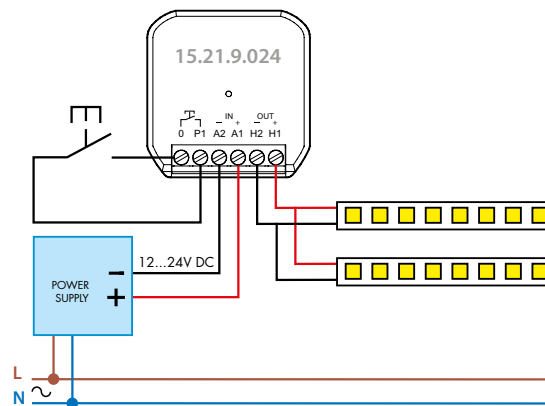

## Type 15.21.9.024.B200 - Bluetooth Dimmer PWM

Bluetooth

Wall box mounting

LED Strip

Brightness control

Soft Start function

Type 15.21.9.024.B200

- 1 output, maximum load 8 A
- PWM (pulse-width modulation) technology for the control of 12 V and 24 V LED strips
- Supply voltage 12...24 V DC
- Over-temperature, short-circuit and reverse polarity protection
- 1 wired pushbutton input  
Can be managed through standard wired pushbuttons, wireless pushbuttons or smartphone
- Management of up to 8 scenarios
- App programming with iOS or Android smartphone
- Secure Bluetooth 4.2 Low Energy connection with 128-bit encryption
- Wall box mounting

The 15.21 is suitable for fitting within a 60mm round wall box or other junction boxes.

Finder Toolbox Plus

Finder Yesly

Control your devices using voice assistants with the Finder YESLY Gateway